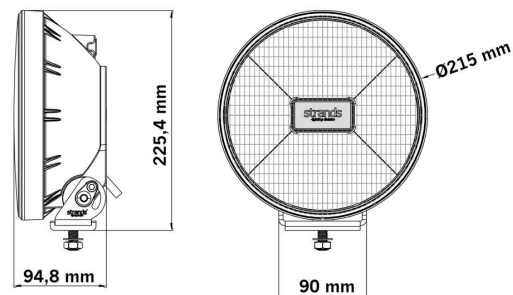

Part No. 270945

IZE LED OG DRIVING LIGHT 9"

IZE LED OG DRIVING LIGHT 9"

WHITE / AMBER POS.

Modern power and old-school style. The IZE LED OG provides top-notch illumination with 12000 actual lumens and a 500-meter range in Xperience mode. The E-mode is E-approved R148/149 with reference number 20.

[Read more](#)

E-MODE

XPERIENCE MODE

Voltage (DC)	12-36 V DC
Functions	Amber Pos., White pos., Xperience mode, E-approved mode
Consumption specific function	White pos. 1W, Amber pos. 1W, X-mode 172W, E-mode 30W
Actual lumen	12000 lm
1 lux @	506 m
Color temperature	4500 K
Beam pattern	Extended Beam
Connection	Cable
Cable length	2500 mm
Color lens	Clear

Color LED's	White Amber
Material housing/chassi	Aluminium
Material lens	Polycarbonate
Depth	94.8 mm
Height including bracket	225.4 mm
IP-class	IP68/69K
Operating temperature	-40 · +60 °C
E-approved	Yes
ECE approval	R10.06, R148, R149
Reference number	20