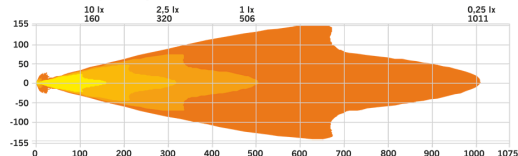

Part No. 270945

IZE LED OG DRIVING LIGHT 9"

✓ +500 M

✓ 4500K

✓ IP69K

IZE LED OG DRIVING LIGHT 9"

WHITE / AMBER POS.

Modern power and old-school style. The IZE LED OG provides top-notch illumination with 12000 actual lumens and a 500-meter range in Xperience mode. The E-mode is E-approved R148/149 with reference number 20.

[Read more](#)

E-MODE

XPERIENCE MODE

Voltage (DC)	12-36 V DC
Functions	Amber Pos., White pos., Xperience mode, E-approved mode
Consumption specific function	White pos. 1W, Amber pos. 1W, X-mode 172W, E-mode 30W
Actual lumen	12000 lm
1 lux @	506 m
Color temperature	4500 K
Beam pattern	Extended Beam
Connection	Cable
Cable length	2500 mm
Color lens	Clear

Color LED's	White Amber
Material housing/chassi	Aluminium
Material lens	Polycarbonate
Depth	94.8 mm
Height including bracket	225.4 mm
IP-class	IP68/69K
Operating temperature	-40 · +60 °C
E-approved	Yes
ECE approval	R10.06, R148, R149
Reference number	20