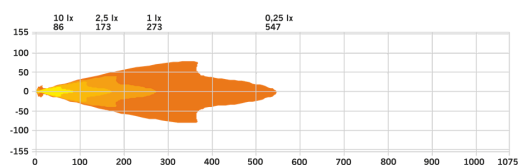

Part No. 270945

IZE LED OG DRIVING LIGHT 9"

✓ +500 M

✓ 4500K

✓ IP69K

IZE LED OG DRIVING LIGHT 9"

WHITE / AMBER POS.

Modern power and old-school style. The IZE LED OG provides top-notch illumination with 12000 actual lumens and a 500-meter range in Xperience mode. The E-mode is E-approved R148/149 with reference number 20.

[Read more](#)

E-MODE

XPERIENCE MODE

Voltage (DC)	12-36 V DC
Functions	Amber Pos., White pos., Xperience mode, E-approved mode
Consumption specific function	White pos. 1W, Amber pos. 1W, X-mode 172W, E-mode 30W
Actual lumen	12000 lm
1 lux @	506 m
Color temperature	4500 K
Beam pattern	Extended Beam
Connection	Cable
Cable length	2500 mm
Color lens	Clear

Color LED's	White Amber
Material housing/chassi	Aluminium
Material lens	Polycarbonate
Depth	94.8 mm
Height including bracket	225.4 mm
IP-class	IP68/69K
Operating temperature	-40 · +60 °C
E-approved	Yes
ECE approval	R10.06, R148, R149
Reference number	20