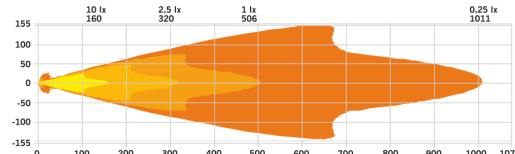

Part No. 270945

IZE LED OG DRIVING LIGHT 9"

IZE LED OG DRIVING LIGHT 9"

WHITE / AMBER POS.

Modern power and old-school style. The IZE LED OG provides top-notch illumination with 12000 actual lumens and a 500-meter range in Xperience mode. The E-mode is E-approved R148/149 with reference number 20.

[Read more](#)

E-MODE

XPERIENCE MODE

Voltage (DC)	12-36 V DC
Functions	Amber Pos., White pos., Xperience mode, E-approved mode
Consumption specific function	White pos. 1W, Amber pos. 1W, X-mode 172W, E-mode 30W
Actual lumen	12000 lm
1 lux @	506 m
Color temperature	4500 K
Beam pattern	Extended Beam
Connection	Cable
Cable length	2500 mm
Color lens	Clear

Color LED's	White Amber
Material housing/chassi	Aluminium
Material lens	Polycarbonate
Depth	94.8 mm
Height including bracket	225.4 mm
IP-class	IP68/69K
Operating temperature	-40 · +60 °C
E-approved	Yes
ECE approval	R10.06, R148, R149
Reference number	20