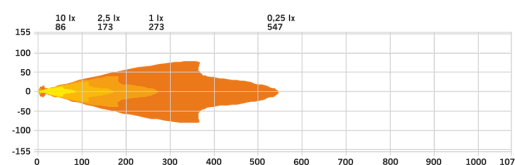

Part No. 270945

IZE LED OG DRIVING LIGHT 9"

IZE LED OG DRIVING LIGHT 9"

WHITE / AMBER POS.

Modern power and old-school style. The IZE LED OG provides top-notch illumination with 12000 actual lumens and a 500-meter range in Xperience mode. The E-mode is E-approved R148/149 with reference number 20.

[Read more](#)

E-MODE

XPERIENCE MODE

Voltage (DC)	12-36 V DC
Functions	Amber Pos., White pos., Xperience mode, E-approved mode
Consumption specific function	White pos. 1W, Amber pos. 1W, X-mode 172W, E-mode 30W
Actual lumen	12000 lm
1 lux @	506 m
Color temperature	4500 K
Beam pattern	Extended Beam
Connection	Cable
Cable length	2500 mm
Color lens	Clear

Color LED's	White Amber
Material housing/chassi	Aluminium
Material lens	Polycarbonate
Depth	94.8 mm
Height including bracket	225.4 mm
IP-class	IP68/69K
Operating temperature	-40 · +60 °C
E-approved	Yes
ECE approval	R10.06, R148, R149
Reference number	20