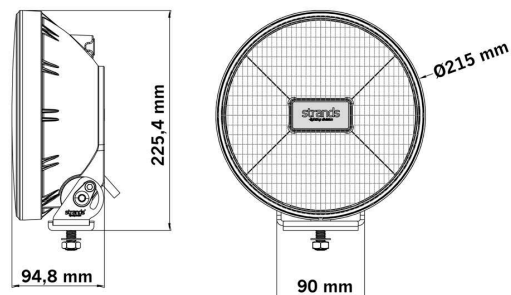

Part No. 270945

IZE LED OG DRIVING LIGHT 9"

✓ +500 M

✓ 4500K

✓ IP69K

IZE LED OG DRIVING LIGHT 9"

WHITE / AMBER POS.

Modern power and old-school style. The IZE LED OG provides top-notch illumination with 12000 actual lumens and a 500-meter range in Xperience mode. The E-mode is E-approved R148/149 with reference number 20.

[Read more](#)

E-MODE

XPERIENCE MODE

Voltage (DC)	12-36 V DC
Functions	Amber Pos., White pos., Xperience mode, E-approved mode
Consumption specific function	White pos. 1W, Amber pos. 1W, X-mode 172W, E-mode 30W
Actual lumen	12000 lm
1 lux @	506 m
Color temperature	4500 K
Beam pattern	Extended Beam
Connection	Cable
Cable length	2500 mm
Color lens	Clear

Color LED's	White Amber
Material housing/chassi	Aluminium
Material lens	Polycarbonate
Depth	94.8 mm
Height including bracket	225.4 mm
IP-class	IP68/69K
Operating temperature	-40 · +60 °C
E-approved	Yes
ECE approval	R10.06, R148, R149
Reference number	20