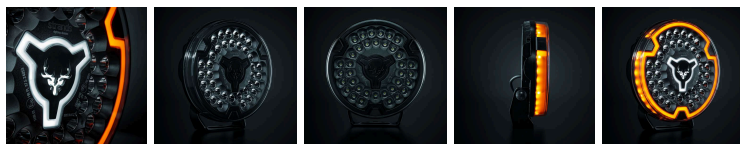

Voltage (DC)	12-24 V DC
Consumption	115 W
Functions	Side marker, Front marker, Driving beam
Consumption specific function	Driving 115W, Front marker 3.5W, Side marker 10W
Actual lumen	13400 lm
1 lux @	406 m
Color temperature	5700 K
Beam pattern	Optimized beam
Connection	Cable
Cable length	3000 mm
Color lens	Clear

Color LED's	White | Amber
Material housing/chassi	Aluminium
Material lens	Polycarbonate
Depth	64 mm
Height including bracket	245 mm
IP-class	IP69K
Operating temperature	-40 · +40 °C
E-approved	Yes
ECE approval	R10.06, R148, R149
Reference number	37.5