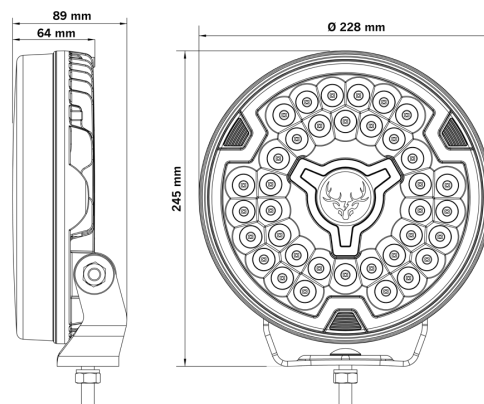

# FREEDOM MAXIMUM POSITION LIGHT 9" DARK

## FREEDOM MAXIMUM POSITION LIGHT 9" DARK

WHITE / AMBER POS. | OPTIMIZED BEAM

Enhance your style to the max. The Freedom Maximum Position driving light 9" is full of brightness and personality and has a dark position light.

[Read more](#)

<b>Voltage (DC)</b>	12-24 V DC
<b>Consumption</b>	115 W
<b>Functions</b>	Side marker, Front marker, Driving beam
<b>Consumption specific function</b>	Driving 115W, Front marker 3.5W, Side marker 10W
<b>Actual lumen</b>	13400 lm
<b>1 lux @</b>	406 m
<b>Color temperature</b>	5700 K
<b>Beam pattern</b>	Optimized beam
<b>Connection</b>	Cable
<b>Cable length</b>	3000 mm
<b>Color lens</b>	Clear

<b>Color LED's</b>	White   Amber
<b>Material housing/chassi</b>	Aluminium
<b>Material lens</b>	Polycarbonate
<b>Depth</b>	64 mm
<b>Height including bracket</b>	245 mm
<b>IP-class</b>	IP69K
<b>Operating temperature</b>	-40 · +40 °C
<b>E-approved</b>	Yes
<b>ECE approval</b>	R10.06, R148, R149
<b>Reference number</b>	37.5