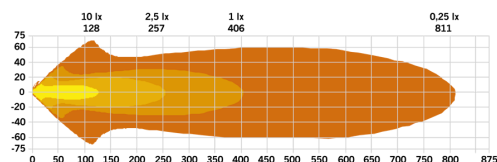

# FREEDOM MAXIMUM POSITION LIGHT 9" DARK

## FREEDOM MAXIMUM POSITION LIGHT 9" DARK

WHITE / AMBER POS. | OPTIMIZED BEAM

Enhance your style to the max. The Freedom Maximum Position driving light 9" is full of brightness and personality and has a dark position light.

[Read more](#)

<b>Voltage (DC)</b>	12-24 V DC
<b>Consumption</b>	115 W
<b>Functions</b>	Side marker, Front marker, Driving beam
<b>Consumption specific function</b>	Driving 115W, Front marker 3.5W, Side marker 10W
<b>Actual lumen</b>	13400 lm
<b>1 lux @</b>	406 m
<b>Color temperature</b>	5700 K
<b>Beam pattern</b>	Optimized beam
<b>Connection</b>	Cable
<b>Cable length</b>	3000 mm
<b>Color lens</b>	Clear