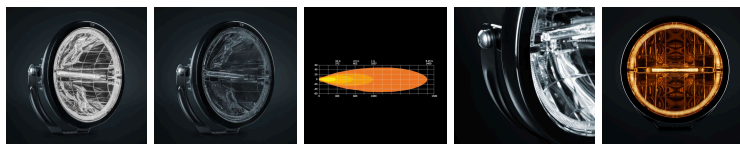

# AMBASSADOR DRIVING LIGHT 9"

✓ 1 LUX @ 1 KM

✓ 70W

✓ 5700K

## AMBASSADOR DRIVING LIGHT 9"

WHITE / AMBER POS.

The Ambassador driving light 9" is designed for drivers who want the perfect balance between premium design and high-performance lighting.

[Read more](#)

<b>Voltage (DC)</b>	10-32 V DC
<b>Consumption</b>	70 W
<b>Functions</b>	Amber Pos., White pos., Driving beam
<b>Consumption specific function</b>	Driving 70W, White pos. 1.5W, Amber pos. 1.5W
<b>Actual lumen</b>	4040 lm
<b>1 lux @</b>	1007 m
<b>Color temperature</b>	5700 K
<b>Beam pattern</b>	Extended Beam
<b>Connection</b>	Cable
<b>Cable length</b>	3000 mm

<b>Color lens</b>	Clear
<b>Color LED's</b>	White   Amber
<b>Material housing/chassi</b>	Aluminium
<b>Material lens</b>	Polycarbonate
<b>Depth</b>	132 mm
<b>Height including bracket</b>	245 mm
<b>IP-class</b>	IP68
<b>Operating temperature</b>	-40 · +45 °C
<b>E-approved</b>	No
<b>ECE approval</b>	R10.05