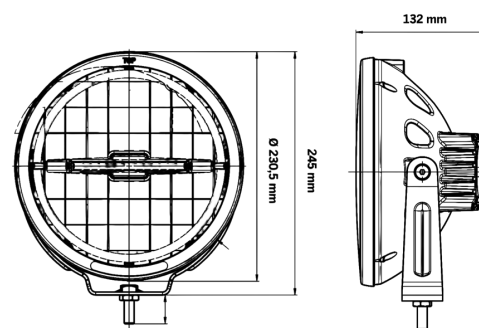

## AMBASSADOR DRIVING LIGHT 9"

WHITE / AMBER POS.

The Ambassador driving light 9" is designed for drivers who want the perfect balance between premium design and high-performance lighting.

[Read more](#)

<b>Voltage (DC)</b>	10-32 V DC
<b>Consumption</b>	70 W
<b>Functions</b>	Amber Pos., White pos., Driving beam
<b>Consumption specific function</b>	Driving 70W, White pos. 1.5W, Amber pos. 1.5W
<b>Actual lumen</b>	4040 lm
<b>1 lux @</b>	1007 m
<b>Color temperature</b>	5700 K
<b>Beam pattern</b>	Extended Beam
<b>Connection</b>	Cable
<b>Cable length</b>	3000 mm

<b>Color lens</b>	Clear
<b>Color LED's</b>	White   Amber
<b>Material housing/chassi</b>	Aluminium
<b>Material lens</b>	Polycarbonate
<b>Depth</b>	132 mm
<b>Height including bracket</b>	245 mm
<b>IP-class</b>	IP68
<b>Operating temperature</b>	-40 · +45 °C
<b>E-approved</b>	No
<b>ECE approval</b>	R10.05