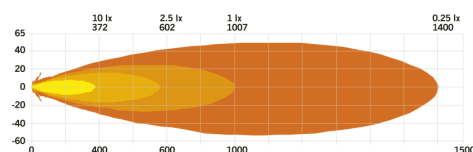

<b>Voltage (DC)</b>	10-32 V DC
<b>Consumption</b>	70 W
<b>Functions</b>	Amber Pos., White pos., Driving beam
<b>Consumption specific function</b>	Driving 70W, White pos. 1.5W, Amber pos. 1.5W
<b>Actual lumen</b>	4040 lm
<b>1 lux @</b>	1007 m
<b>Color temperature</b>	5700 K
<b>Beam pattern</b>	Extended Beam
<b>Connection</b>	Cable
<b>Cable length</b>	3000 mm