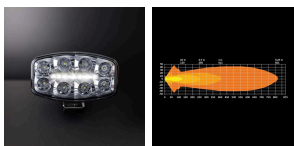

Part No. 270699

DELTA DRIVING LIGHT OVAL

DELTA DRIVING LIGHT OVAL

WHITE / AMBER POS.

Delta is a driving light with high quality. Provides a powerful light performance and fits perfectly on both cars, trucks, and other heavier vehicles.

[Read more](#)

Voltage (DC)	10-48 V DC
Consumption	66 W
Functions	Amber Pos., White pos., Driving beam
Consumption specific function	White pos. 1.5W, Amber pos. 1.5W, Driving 66W
Actual lumen	6200 lm
1 lux @	411 m
Color temperature	5700 K
Beam pattern	Optimized beam
Connection	Cable
Cable length	2500 mm
Color lens	Clear
Color LED's	White Amber

Material housing/chassi	Aluminium
Material lens	Polycarbonate
Length	245 mm
Depth	90 mm
Height	140 mm
Height including bracket	160 mm
IP-class	IP67
Operating temperature	-35 - +45 °C
E-approved	Yes
ECE approval	R10.05, R112
Reference number	25